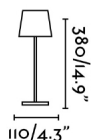

General characteristics

Type	III
IP	54
voltage	5V DC
Switch type	1, PRESS
Type of load	110V-240V / 5V
included battery	Si.9h

Material

Body/Structure	ALUMINIO
Diffuser	Policarbonato

Finish

Body/Structure	Blanco Mate
Diffuser	Opal

Lighting characteristics

Light source included	
Light source	SMD LED
Temperature	3000K
MacAdam Steps	5 SDCM
LM	180
LED lifetime	LM80
Dimmable light source	SI
Light direction	AMBIENTAL

Driver

Requires Driver	SI
Driver embedded	SI
Electrical requirements	2W

Additional Information

Type of charging cable included	MICRO USB

File download

General documents	Download >
Images	Download >
2D / 3D	Download >
Energy level	Download >